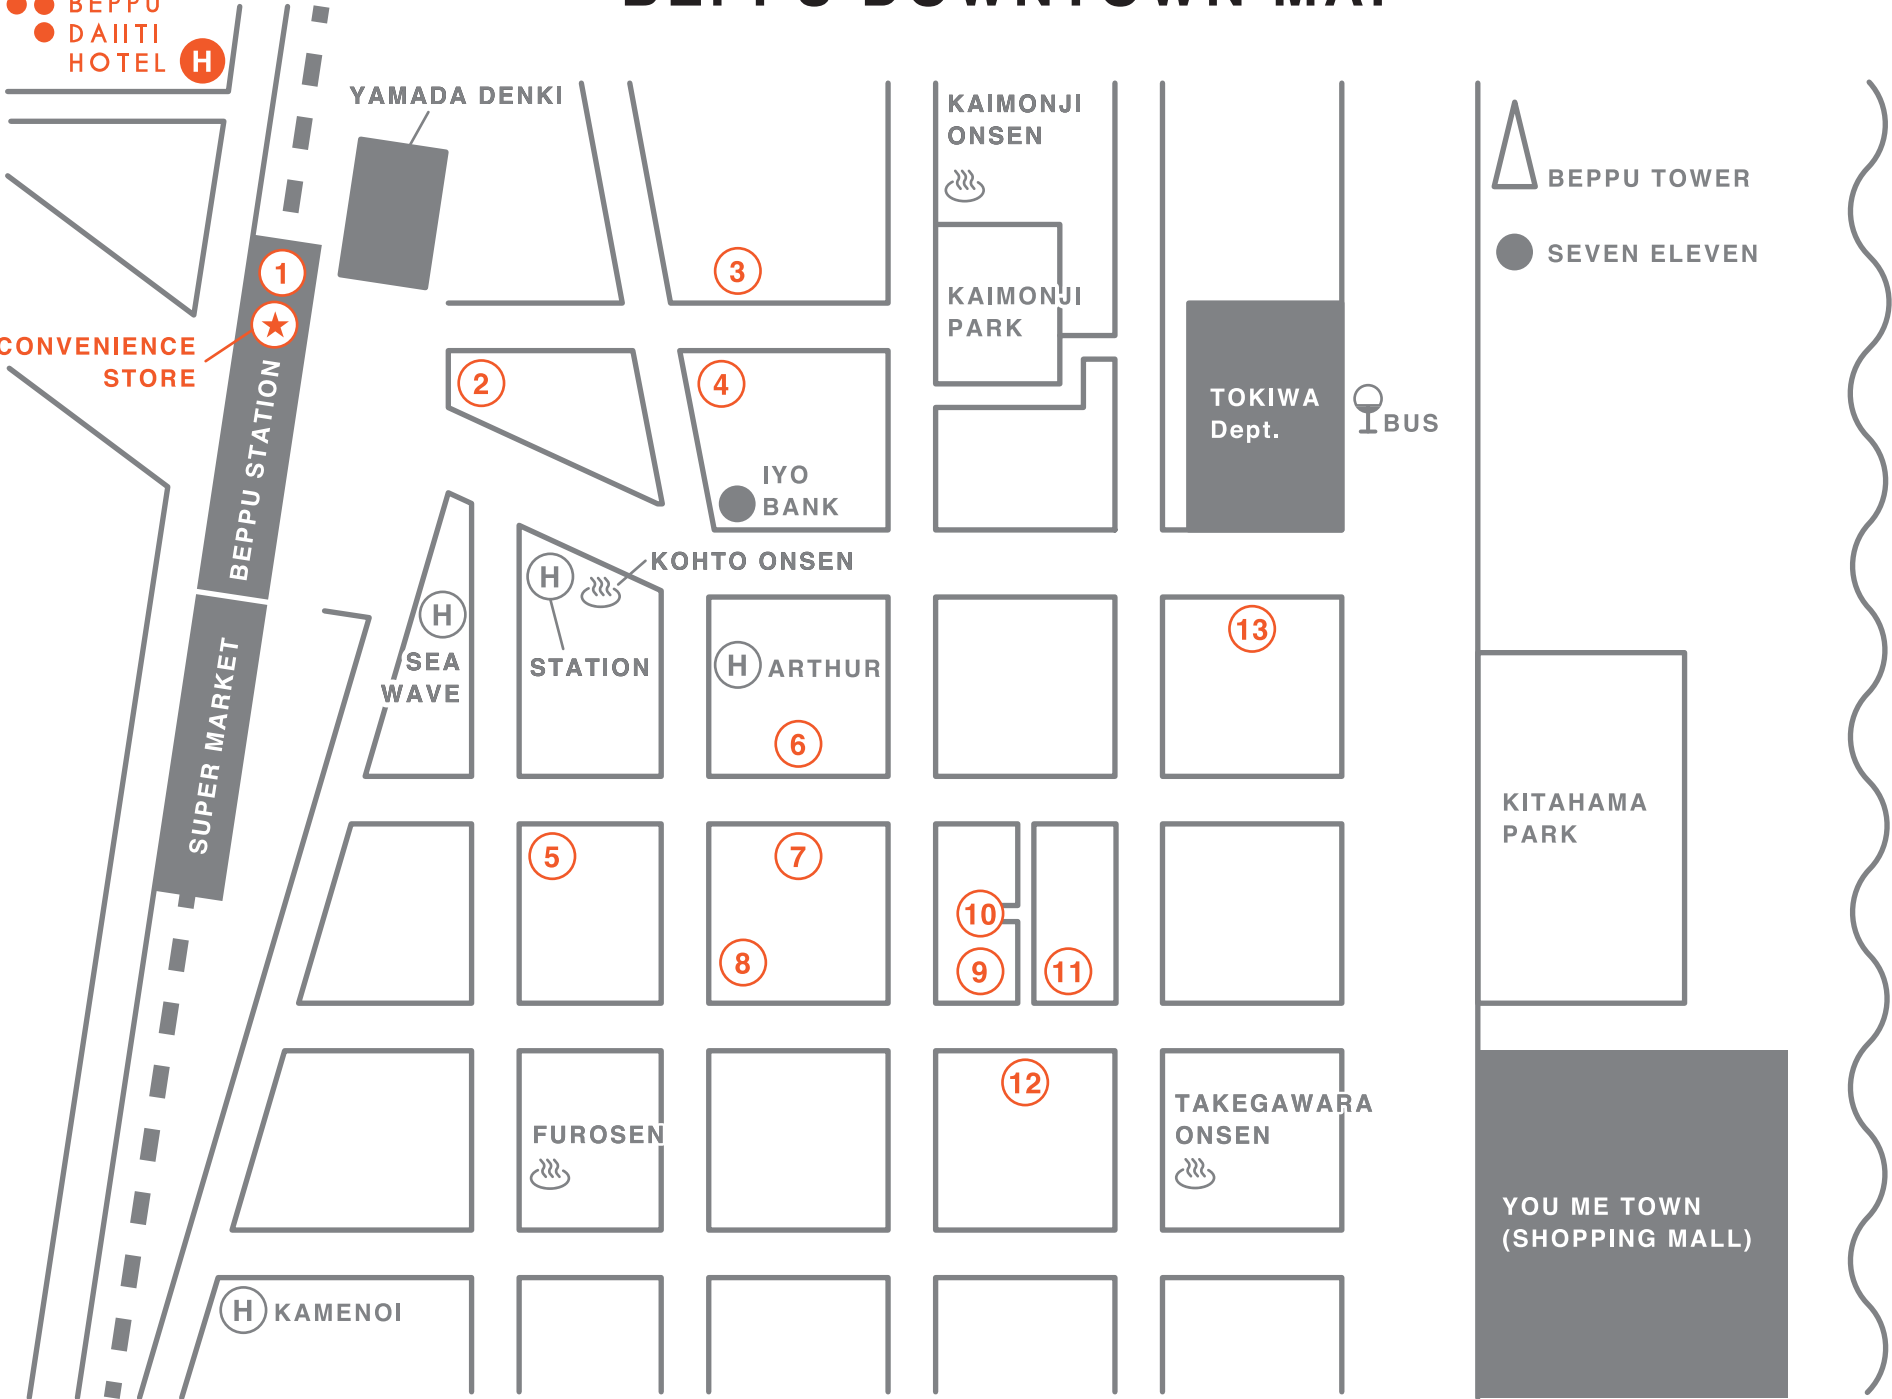

BEPPU DOWNTOWN MAP

●● BEPPU
● DAITI
HOTEL H

CONVENIENCE
STORE

1
★
BEPPU STATION

SUPER MARKET

H KAMENOI

YAMADA DENKI

H
SEA
WAVE

H
STATION
KOHTO ONSEN

FUROSEN

3

4
IYO
BANK

H
ARTHUR
6

5
7
8

KAIMONJI
ONSEN

KAIMONJI
PARK

10
9
11

12

TOKIWA
Dept.

BUS

13

TAKEGAWARA
ONSEN

△ BEPPU TOWER

● SEVEN ELEVEN

KITAHAMA
PARK

YOU ME TOWN
(SHOPPING MALL)

BEACH